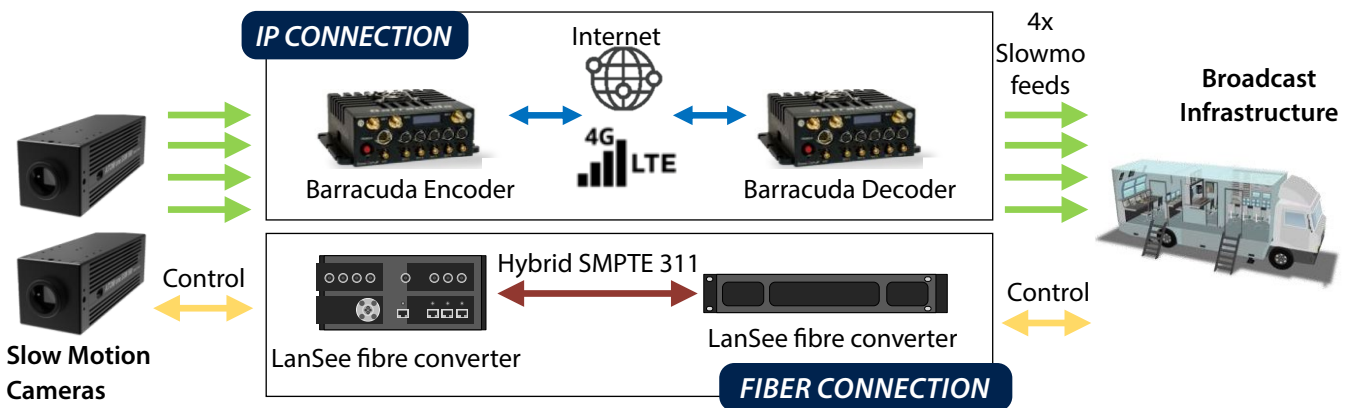

Remote connectivity