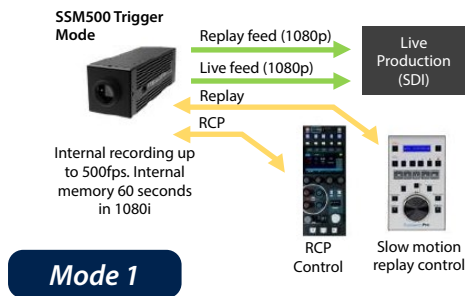

## Dream Chip Super Slow Motion Mini Camera

The Dream Chip ATOM one SSM500 is a full HD super slow motion mini camera with global shutter and high frame rate capture up to 50 frames per second. As with all the Dream Chip ATOM product range, the camera is extremely small (190 mm x 60 mm x 60 mm), supports HDR capture and provides professional remote control capabilities.

### Flexible system configuration

#### Trigger mode with direct replay controller

SSM500 records the super slow motion signal on internal SSD drives. An external replay controller triggers replay directly from the camera head.

#### SSM mode with slow motion replay server

SSM500 provides 4 x 1080p phased slow motion signals. These 4 phases are fed into a replay server solution such as EVS or Simplylive for playback.