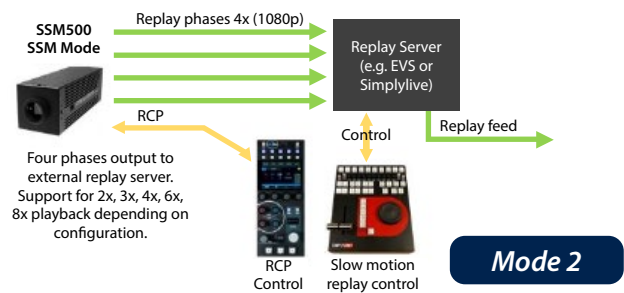

## Dream Chip Super Slow Motion Mini Camera

The Dream Chip ATOM one SSM500 is a full HD super slow motion mini camera with global shutter and high frame rate capture up to 50 frames per second. As with all the Dream Chip ATOM product range, the camera is extremely small (190 mm x 60 mm x 60 mm), supports HDR capture and provides professional remote control capabilities.

### Flexible system configuration

#### Trigger mode with direct replay controller

SSM500 records the super slow motion signal on internal SSD drives. An external replay controller triggers replay directly from the camera head.

#### SSM mode with slow motion replay server

SSM500 provides 4 x 1080p phased slow motion signals. These 4 phases are fed into a replay server solution such as EVS or Simplylive for playback.